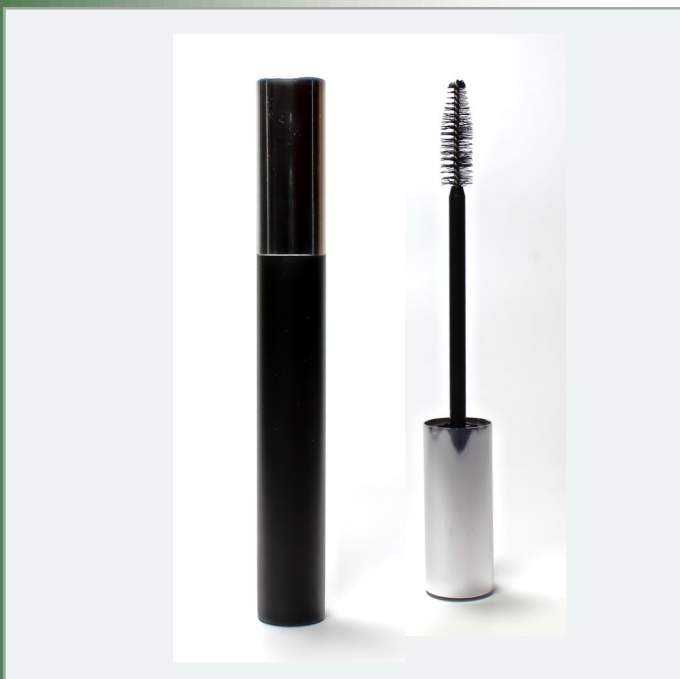

VK 110 pearl red

Upper part:

Cap: VK 110 (SAN) pearl red

Stem: STM 105 (PA) black

Applicator: Brush MA 7191 black

Bottle: FL 179 (PETG) black

Wiper: AB 108 (PE) black (lose packed)

Quantity on stock:

Applicator: Lipflock LF 5525

Bottle: FL 110 (PETG) transparent

Wiper: AB 102 (PE) natural (lose packed)

Quantity on stock: 18 000 pieces

Price upon request; as stocks last

VK 120 silver

Upper part:

Cap: VK 120 (SAN) silver matt varnished

Upper part:

Cap: VK 178 (SAN) black

Stem: STV 092 (PP) white

Applicator: Lipflock LF 5527

Bottle: FL 206 (PETP) transparent

Wiper: AB 127 (PE) natural

Quantity on stock:

83.934 pieces

Price upon request; as stocks last

VK 141 silver shiny

Upper part:

Cap: VK 141 (ALU) silver shiny

Stem: STA 045 (PP) black

Applicator: MA 7200 black

Bottle: FL 157 (PP) black

Wiper: AB 108 (PE) black